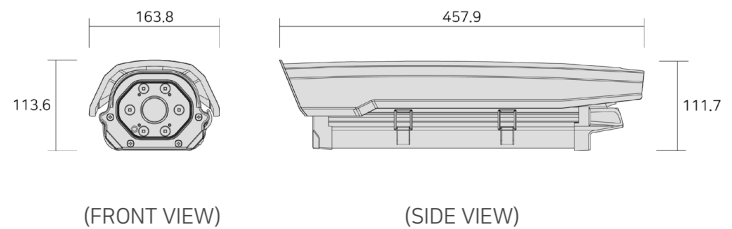

### Key Features

- 1/2.8", 2.1M Sony STARVIS Image Sensor
- Supports 2 H.264 streams including 1920x1080 30fps and 1 JPEG stream
- Max 6 streams connection simultaneously (3 users based on NVR)
- 3DNR (Noise reduction)
- Digital Image Stabilizer (DIS)
- True Day&Night (ICR)
- Support De-Fog function
- One-push Auto focus, zoom/focus control
- Supports Onvif / PoE
- Supports IPv4
- IP65 Level Protection against Dust and Water
- Internal IR LED : Super IR 6 pcs

### Dimension

(mm)