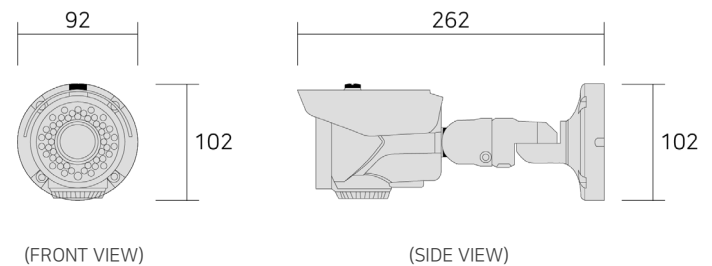

### Key Features

- 1/2.8", 2.1M Sony STARVIS Image Sensor
- Supports 2 H.264 streams including 1920x1080 30fps and 1 JPEG stream
- Max 6 streams connection simultaneously (3 users based on NVR)
- 3DNR (Noise reduction)
- Digital Image Stabilizer (DIS)
- True Day&Night (ICR)
- Support De-Fog function
- One-push Auto focus, zoom/focus control
- Supports Onvif / PoE
- Supports IPv4
- IP66 Level Protection against Dust and Water
- Internal IR LED : 48 pcs

### Dimension

(mm)