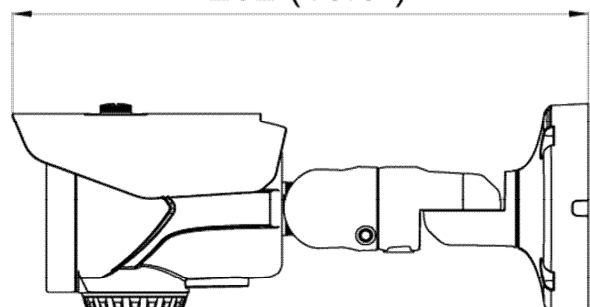

Dimensions (Unit : mm)

KT1080BL-IR48

92 (3.6")

102 (4.0")

Weight : 1.13kg

262 (10.3")

Specification

VIDEO