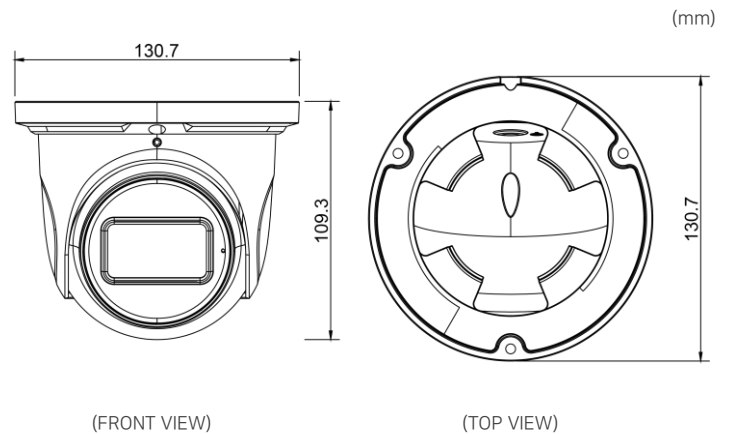

Network Camera

NE2100ED-SIR2-AF

2MP | Motorized lens | Onvif | H.265 | PoE

Key Features

- 2MP(1920×1080) H.265 coding
- Max. resolution 1920×1080
- 2.8mm~12mm Motorized lens
- Support three streams
- Built-in micro SD card slot, up to 256GB
- ICR auto switch, True Day&Night, ROI
- 3D DNR, WDR (120dB), HLC, BLC, smart IR
- DC12V/PoE Power supply
- 50m IR night view distance
- IP67 Level Protection against Dust and Water
- Intelligent analytics
- Made in Korea

Dimension

Tech Note

Intelligent Features

- Support basic video analytics to detect object such as human, motor vehicle crossing designated line or area
- Abnormal video detection features when the video is blur and the scene is changed