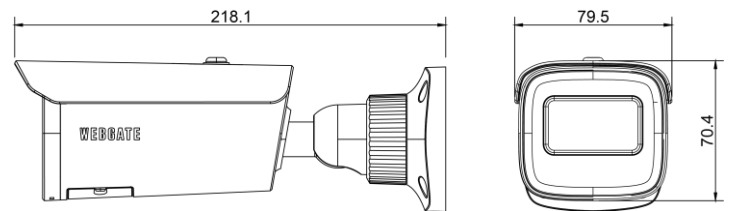

Network Camera

NE2100BL-SIR2-AF

2MP | Motorized lens | Onvif | H.265 | PoE

Key Features

- 2MP(1920×1080) H.265 coding
- Max. resolution 1920×1080
- 2.8mm~12mm Motorized lens
- Support three streams
- Built-in micro SD card slot, up to 256GB
- ICR auto switch, True Day&Night, ROI
- 3D DNR, WDR (120dB), HLC, BLC, smart IR
- DC12V/PoE Power supply
- 50m IR night view distance
- IP67 Level Protection against Dust and Water
- Intelligent analytics
- Made in Korea

Dimension

(mm)

(SIDE VIEW)

(FRONT VIEW)

Tech Note

Intelligent Features

- Support basic video analytics to detect object such as human, motor vehicle crossing designated line or area
- Abnormal video detection features when the video is blur and the scene is changed