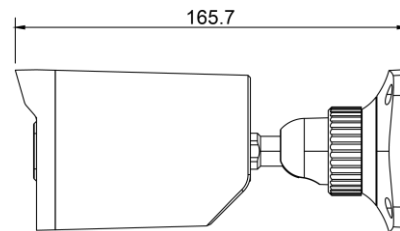

Network Camera

NE5100BL-SIR1-F2.8

5MP | Onvif | H.265 | PoE

Key Features

- 5MP(2880×1620) H.265 coding
- Max. resolution 2880×1620
- Support three streams
- Built-in micro SD card slot, up to 256GB
- ICR auto switch, True Day&Night, ROI
- 3D DNR, WDR (120dB), HLC, BLC, smart IR
- DC12V/PoE Power supply
- 30m IR night view distance
- IP67 Level Protection against Dust and Water
- Intelligent analytics
- Made in Korea

Dimension

(mm)

(SIDE VIEW)

(FRONT VIEW)

Tech Note

Intelligent Features

- Support basic video analytics to detect object such as human, motor vehicle crossing designated line or area
- Abnormal video detection features when the video is blur and the scene is changed