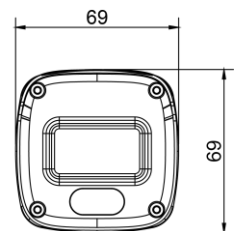

Network Camera

NE5100BL-SIR1-F2.8

5MP | Onvif | H.265 | PoE

Key Features

- 5MP(2880×1620) H.265 coding
- Max. resolution 2880×1620
- Support three streams
- Built-in micro SD card slot, up to 256GB
- ICR auto switch, True Day&Night, ROI
- 3D DNR, WDR (120dB), HLC, BLC, smart IR
- DC12V/PoE Power supply
- 30m IR night view distance
- IP67 Level Protection against Dust and Water
- Intelligent analytics
- Made in Korea

Dimension

(mm)

(SIDE VIEW)

(FRONT VIEW)

Tech Note

Intelligent Features

- Support basic video analytics to detect object such as human, motor vehicle crossing designated line or area
- Abnormal video detection features when the video is blur and the scene is changed

Input / Output		
Alarm	Input	not supported
	Output	not supported
Video Output		not supported
Audio	Input	1
	Output	not supported
Storage		Built-in micro SD card slot, up to 256GB
System		
Management		System log, Import/Export settings, Time setting
Upgrade		Iptool upgrade, Webpage upgrade
Maintenance		Initialize Settings, Restart, Initialize partial settings, scheduled reboot
Webpage Language		Korean, English
Network & Software		
Network & Software	Ethernet	RJ-45
	Port	Http : 80 / Https : 443 / RTSP : 554
	Protocol	UDP, IPv4, IPv6, DHCP, NTP, RTSP, RTP, RTCP, PPPoE, DDNS, SMTP, FTP, 802.1x, SNMP, UPnP, RTMP, HTTP, HTTPS, QoS
	IP Camera Protocol	Onvif
	Simultaneous Live View	Up to 10 streams with Onvif (Supports 3 NVRs)
	Web Browser	Chrome, Edge, Safari, Firefox (HTML5 support)
	PC CMS Software	Control Center, Control Center Pro
	Mobile Viewer	Support (Android, iOS)
	Relay Server	not supported
	Security	Online User, IP address filtering, illegal login lock
Environment		
Power		DC 12V ± 10%, PoE (802.3af)
Dimension(mm)		165.7 (W) × 69 (H) × 69 (D)
Power Consumption		< 6W
Operation Temperature		- 30°C ~ 60°C (-22°F ~ +140°F)
Operation Humidity		0% RH ~ 95% RH
Protection		IP67
Certifications		KC, CE, FCC
Weight(g)		430